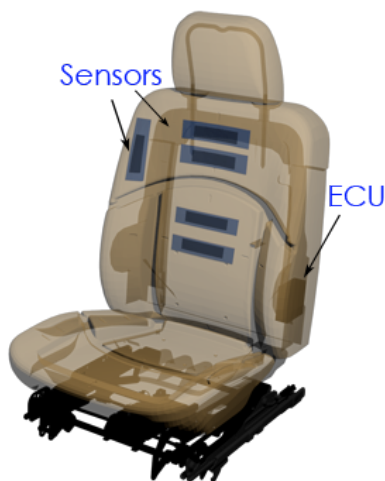

Occupant Detection Technology

Low cost Occupant detection for low risk airbag deployment.

EF Technology

Elesys' Electrical Field sensing technology is a low cost sensing technology. The system works by emitting a very low level electrical field. When a person enters the electric field (sits in the seat) a change in the field occurs. This change is measured and processed by the control unit to make various judgments; In this case, whether to enable or suppress an airbag.

ODS: Occupant Detection System

The Elesys Occupant Detection System (ODS) is based on our EF technology. The system is composed of a single-layered, flexible sensor assembly. Elesys' EF technology provides a low cost alternative to classification between varying size passengers for low risk airbag deployment technology. The Elesys system fulfills the requirements set forth by FMVSS 208 issued by the National Highway Traffic Safety Administration in the United States.

OPDS: Occupant Detection Technology

The Occupant Position Detection Systems utilizes the same EF technology as ODS, but with sensors in the back cushion of the seat. In the event that a child's head is detected in the deployment path of the side airbag, the ECU will suppress the side air bag in order to prevent serious or even fatal injury to the passenger.

- Not affected by weight
- FMVSS 208 compliant
- Excellent performance with child seats

OPDS: Occupant Detection Technology

- Easy to configure and install
- Works well with seat warmers and vented seats