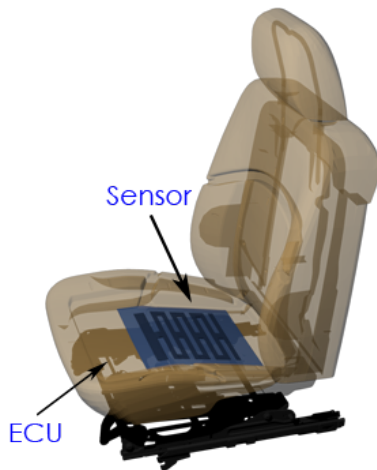

Occupant Detection Technology

Low cost Occupant detection for low risk airbag deployment.

EF Technology

Elesys' Electrical Field sensing technology is a low cost sensing technology. The system works by emitting a very low level electrical field. When a person enters the electric field (sits in the seat) a change in the field occurs. This change is measured and processed by the control unit to make various judgments; In this case, whether to enable or suppress an airbag.

ODS: Occupant Detection System

The Elesys Occupant Detection System (ODS) is based on our EF technology. The system is composed of a single-layered, flexible sensor assembly. Elesys' EF technology provides a low cost alternative to classification between varying size passengers for low risk airbag deployment technology. The Elesys system fulfills the requirements set forth by FMVSS 208 issued by the National Highway Traffic Safety Administration in the United States.

OPDS: Occupant Detection Technology

The Occupant Position Detection Systems utilizes the same EF technology as ODS, but with sensors in the back cushion of the seat. In the event that a child's head is detected in the deployment path of the side airbag, the ECU will suppress the side air bag in order to prevent serious or even fatal injury to the passenger.

- Not affected by weight
- FMVSS 208 compliant
- Excellent performance with child seats

OPDS: Occupant Detection Technology

- Easy to configure and install
- Works well with seat warmers and vented seats