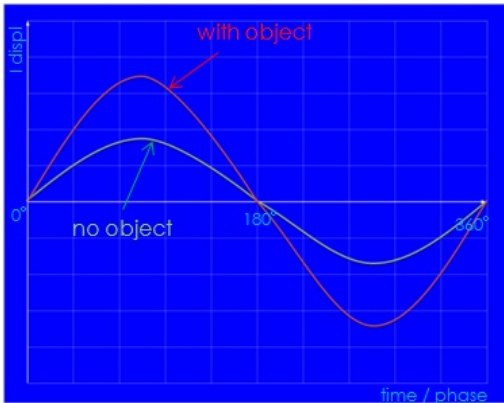

Occupant Detection Technology

Low cost Occupant detection for low risk airbag deployment.

EF Technology

Elesys' Electrical Field sensing technology is a low cost sensing technology. The system works by emitting a very low level electrical field. When a person enters the electric field (sits in the seat) a change in the field occurs. This change is measured and processed by the control unit to make various judgments; In this case, whether to enable or suppress an airbag.

ODS: Occupant Detection System

The Elesys Occupant Detection System (ODS) is based on our EF technology. The system is composed of a single-layered, flexible sensor assembly. Elesys' EF technology provides a low cost alternative to classification between varying size passengers for low risk airbag deployment technology. The Elesys system fulfills the requirements set forth by FMVSS 208 issued by the National Highway Traffic Safety Administration in the United States.

OPDS: Occupant Detection Technology

The Occupant Position Detection Systems utilizes the same EF technology as ODS, but with sensors in the back cushion of the seat. In the event that a child's head is detected in the deployment path of the side airbag, the ECU will suppress the side air bag in order to prevent serious or even fatal injury to the passenger.